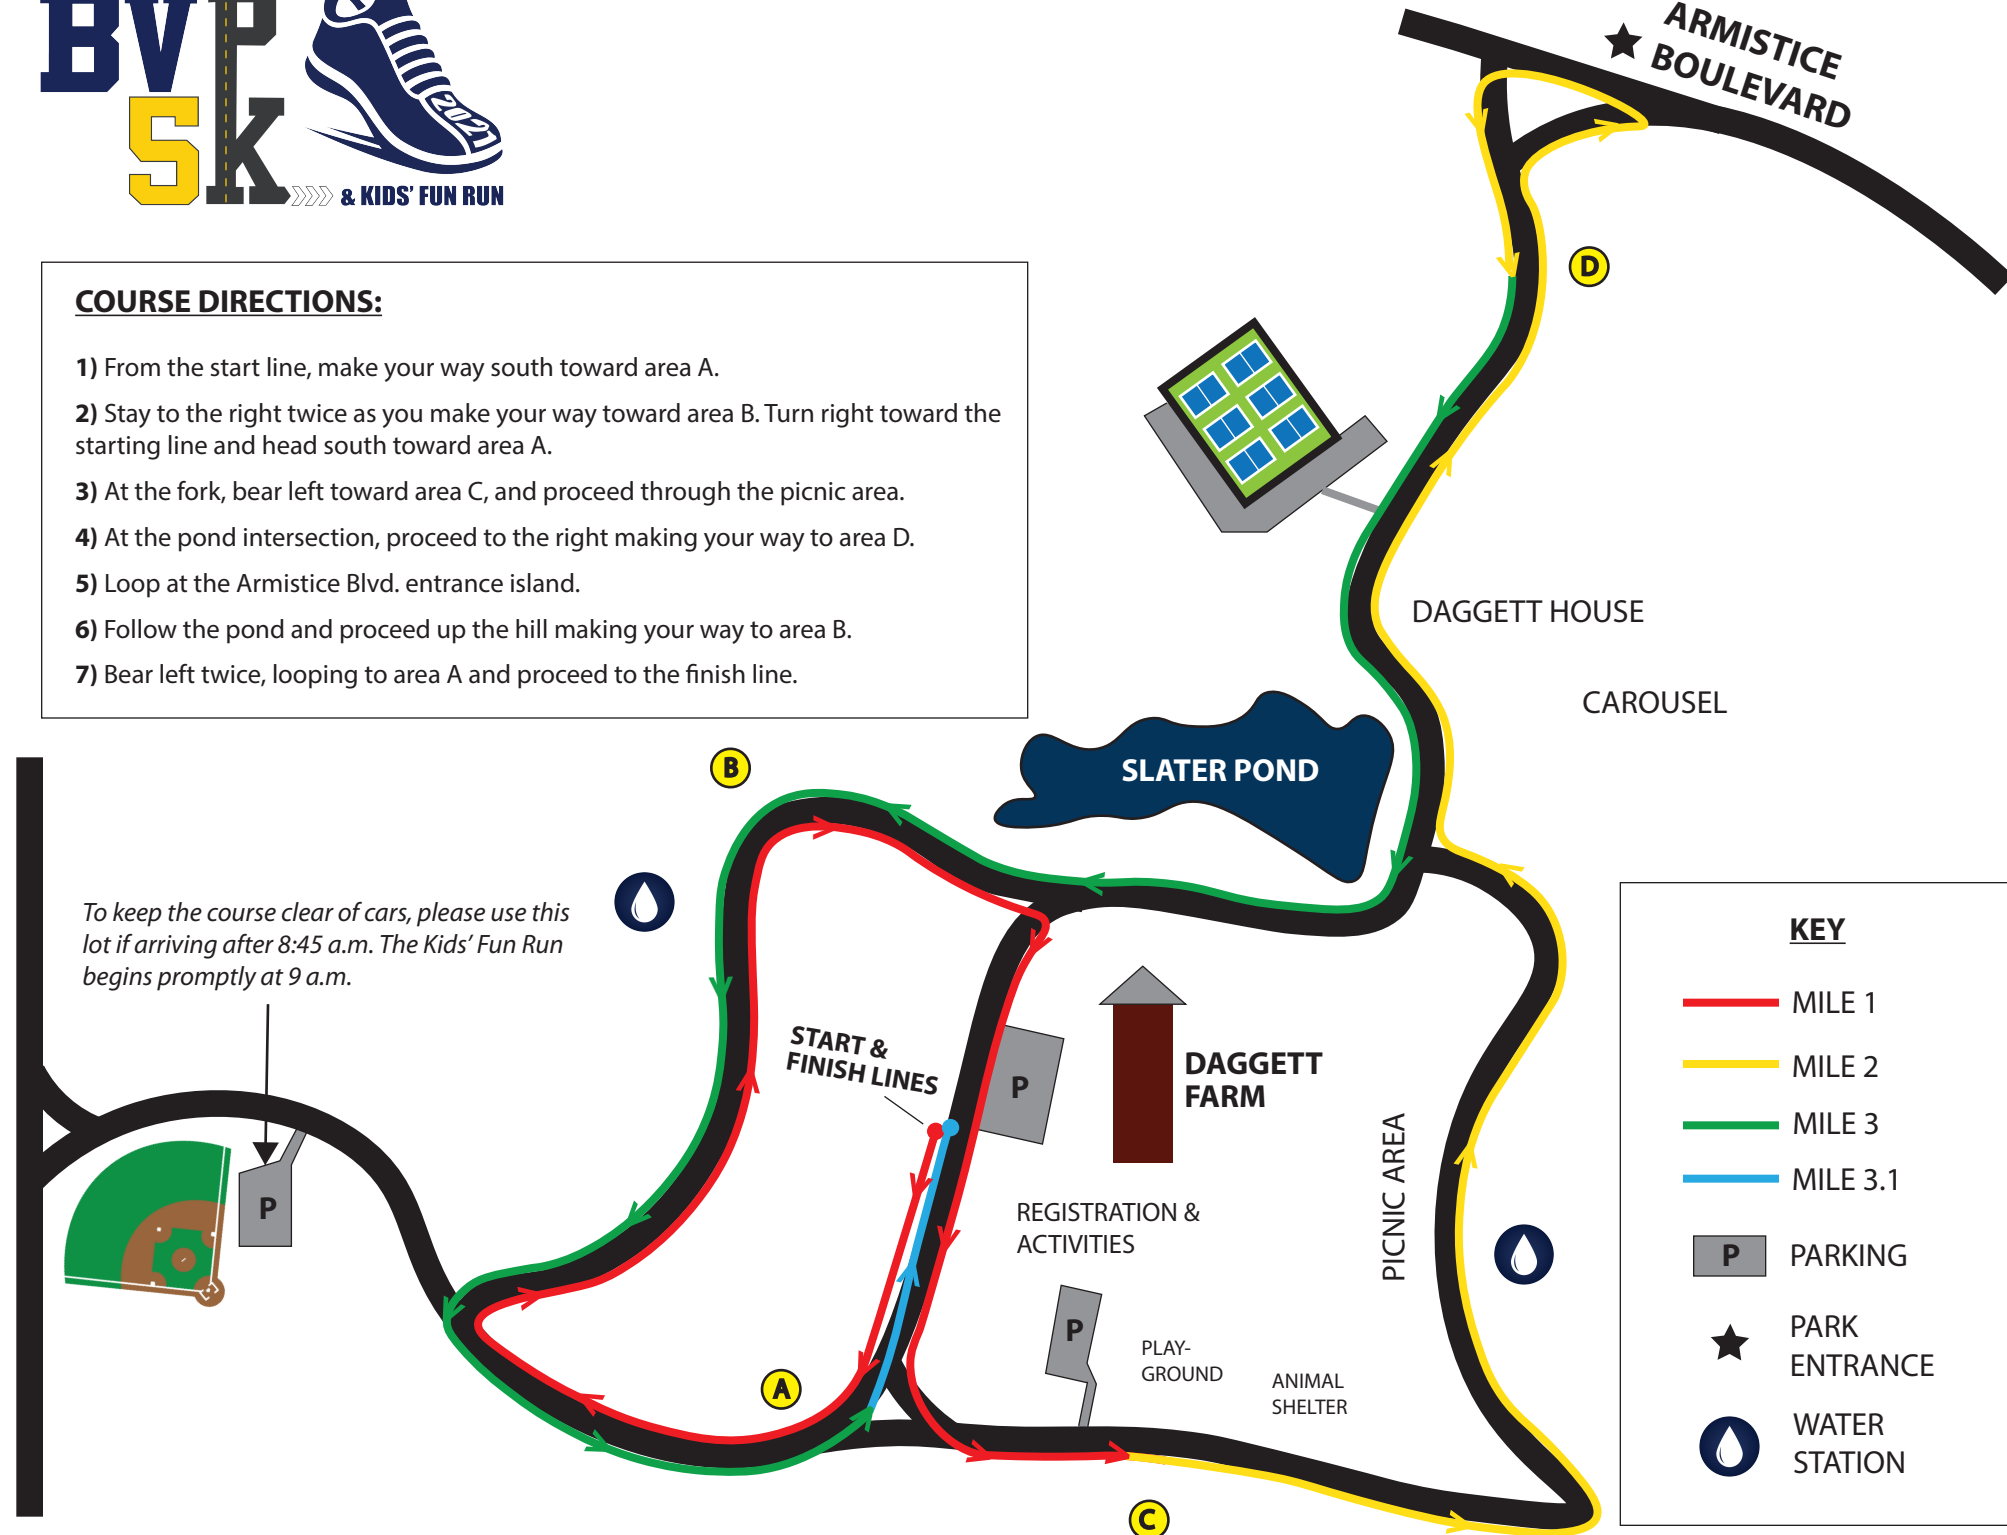

COURSE DIRECTIONS:

- 1) From the start line, make your way south toward area A.
- 2) Stay to the right twice as you make your way toward area B. Turn right toward the starting line and head south toward area A.
- 3) At the fork, bear left toward area C, and proceed through the picnic area.
- 4) At the pond intersection, proceed to the right making your way to area D.
- 5) Loop at the Armistice Blvd. entrance island.
- 6) Follow the pond and proceed up the hill making your way to area B.
- 7) Bear left twice, looping to area A and proceed to the finish line.

NEWPORT AVENUE

To keep the course clear of cars, please use this lot if arriving after 8:45 a.m. The Kids' Fun Run begins promptly at 9 a.m.

KEY	
—	MILE 1
—	MILE 2
—	MILE 3
—	MILE 3.1
P	PARKING
★	PARK ENTRANCE
	WATER STATION