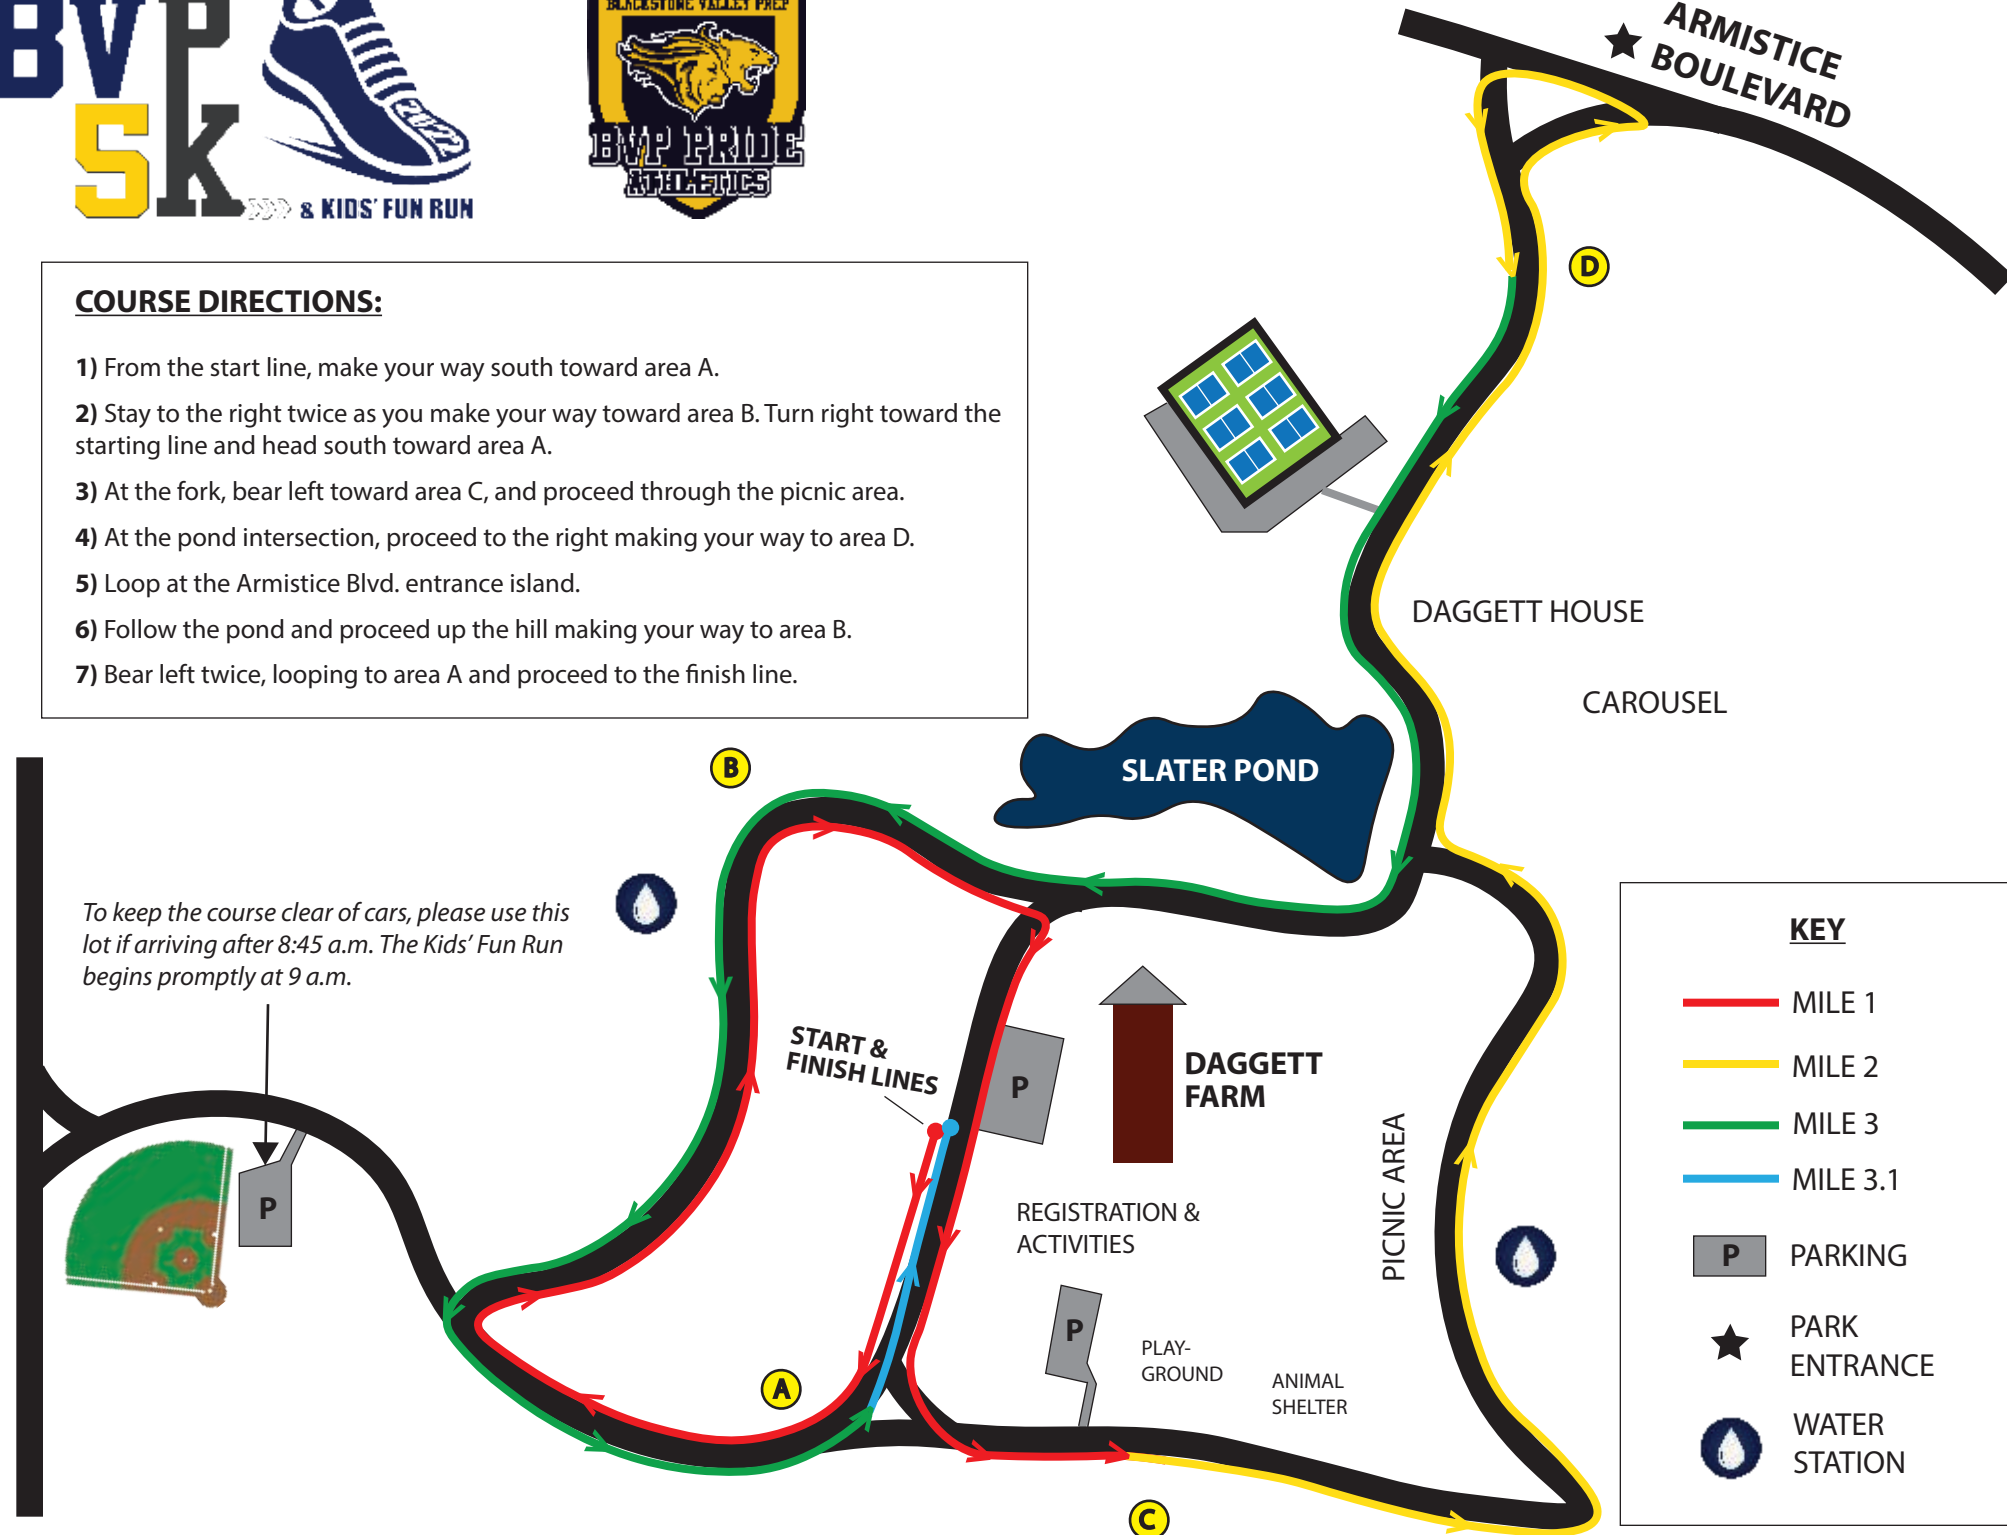

COURSE DIRECTIONS:

- 1) From the start line, make your way south toward area A.
- 2) Stay to the right twice as you make your way toward area B. Turn right toward the starting line and head south toward area A.
- 3) At the fork, bear left toward area C, and proceed through the picnic area.
- 4) At the pond intersection, proceed to the right making your way to area D.
- 5) Loop at the Armistice Blvd. entrance island.
- 6) Follow the pond and proceed up the hill making your way to area B.
- 7) Bear left twice, looping to area A and proceed to the finish line.

NEWPORT AVENUE

To keep the course clear of cars, please use this lot if arriving after 8:45 a.m. The Kids' Fun Run begins promptly at 9 a.m.

KEY	
—	MILE 1
—	MILE 2
—	MILE 3
—	MILE 3.1
P	PARKING
★	PARK ENTRANCE
	WATER STATION